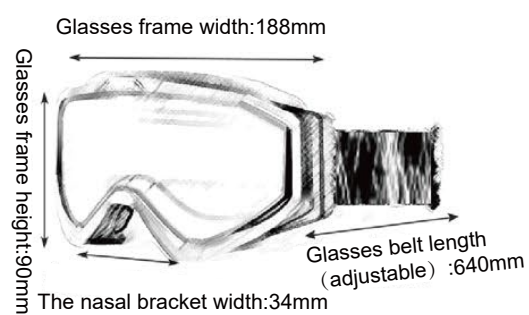

02

GLS-3H057 Magnet

Frame material: TPU
 Lens material: PC
 Product weight: 190g
 Product color: 7 colors
 Packing list: zipper bag\ glasses cloth bag\ tag\ glasses

03

GLS-3H058 Magnet

Frame material: TPU
 Lens material: PC
 Product weight: 58g
 Product color: 5 colors
 Packing list: zipper bag\ glasses cloth bag\ tag\ glasses

04

GLS-3H053 Children

Frame material: TPU
 Lens material: PC
 Product weight: 102g
 Product color: 8 colors
 Packing list: zipper bag\ glasses cloth bag\ tag\ glasses

05

GLS-3H052

Frame material: TPU
 Lens material: PC
 Product weight: 142g
 Product color: 8 colors
 Packing list: packing box