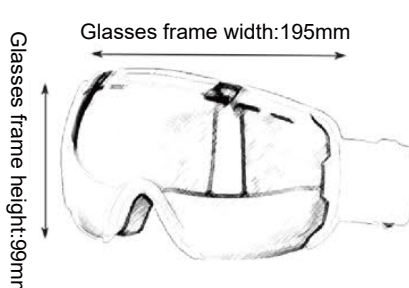

21

GLS-3H005

Frame material: TPU
Lens material: PC
Product weight: 130g
Product color: 7 colors
Packing list: packing box