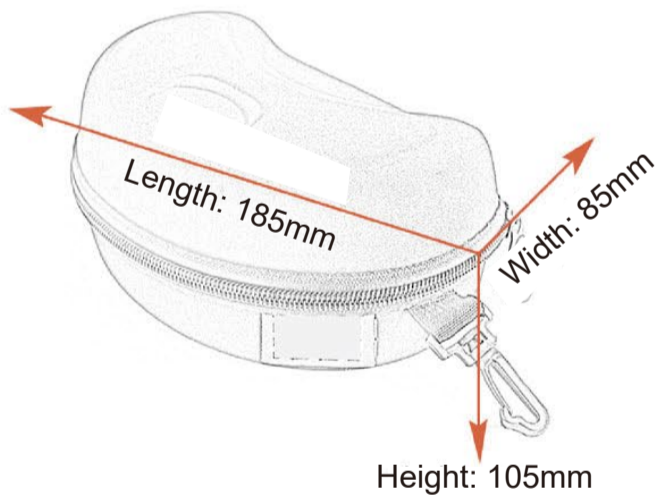

32

GLS-3H057 Magnet

Frame material: TPU
Lens material: PC
Product weight: 198g
Product color: 6 colors
Packing list: packing box

33

Ski glasses bag for adults

Material: EVA
Weight: 180g

34

Ski glasses bag for children

Material: EVA
Weight: 142g

35

Ski glasses leather bag

Material: PC
Weight: 82g

36

Moon-shape bag

Material: EVA
Weight: 160g

37