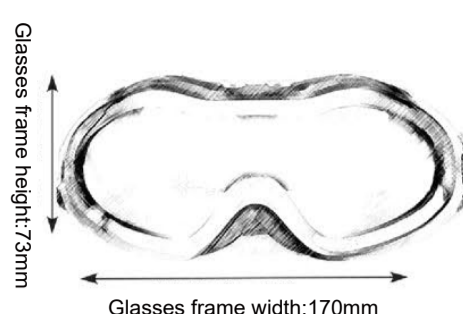

28

GLS-3905

Frame material: TPU
 Lens material: PC
 Product weight: 72g
 Product color: 3 colors
 Packing list: packing box

29

GLS-31010

Frame material: TPU
 Lens material: PC
 Product weight: 62g
 Product color: 4 colors
 Packing list: packing box

30

GLS-31013

Frame material: TPU
 Lens material: PC
 Product weight: 78g
 Product color: 2 colors
 Packing list: packing box

31

GLS-31005

Frame material: TPU
Lens material: PC
Product weight: 62g
Product color: 4 colors
Packing list: packing box

32

GLS-3H057 Magnet

Frame material: TPU
Lens material: PC
Product weight: 198g
Product color: 6 colors
Packing list: packing box

33

Ski glasses bag for adults

Material: EVA
Weight: 180g

34

Ski glasses bag for children