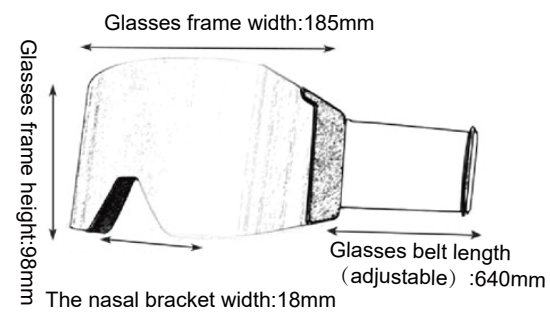

GLS-3H050

Frame material: TPU
 Lens material: PC
 Product weight: 100g
 Product color: 4 colors
 Packing list: zipper bag\ glasses cloth bag\ tag\ glasses

01

GLS-3H051

Frame material: TPU
 Lens material: PC
 Product weight: 78g
 Product color: 4 colors
 Packing list: zipper bag\ glasses cloth bag\ tag\ glasses

02

GLS-3H057 Magnet

Frame material: TPU
 Lens material: PC
 Product weight: 190g
 Product color: 7 colors
 Packing list: zipper bag\ glasses cloth bag\ tag\ glasses

03

GLS-3H058 Magnet

Frame material: TPU
 Lens material: PC
 Product weight: 58g
 Product color: 5 colors
 Packing list: zipper bag\ glasses cloth bag\ tag\ glasses