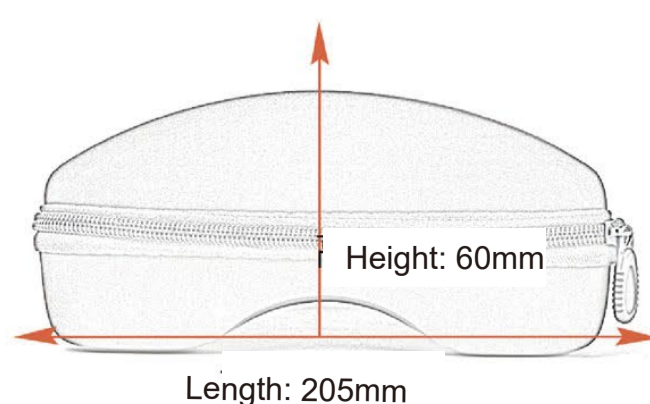

32

GLS-3H057 Magnet

Frame material: TPU
Lens material: PC
Product weight: 198g
Product color: 6 colors
Packing list: packing box

33

Ski glasses bag for adults

Material: EVA
Weight: 180g

34

Ski glasses bag for children

Material: EVA
Weight: 142g

35

Ski glasses leather bag

Material: PC
Weight: 82g

36

Moon-shape bag

Material: EVA
Weight: 160g

37