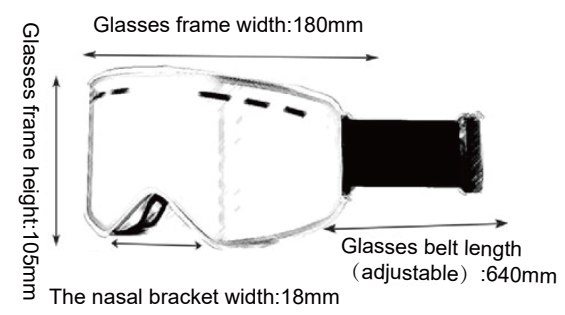

GLS-3H050

Frame material: TPU
 Lens material: PC
 Product weight: 100g
 Product color: 4 colors
 Packing list: zipper bag\ glasses cloth bag\ tag\ glasses

01

GLS-3H051

Frame material: TPU
 Lens material: PC
 Product weight: 78g
 Product color: 4 colors
 Packing list: zipper bag\ glasses cloth bag\ tag\ glasses

02

GLS-3H057 Magnet

Frame material: TPU
 Lens material: PC
 Product weight: 190g
 Product color: 7 colors
 Packing list: zipper bag\ glasses cloth bag\ tag\ glasses

03

GLS-3H058 Magnet

Frame material: TPU
 Lens material: PC
 Product weight: 58g
 Product color: 5 colors
 Packing list: zipper bag\ glasses cloth bag\ tag\ glasses

04

GLS-3H053 Children

Frame material: TPU
 Lens material: PC
 Product weight: 102g
 Product color: 8 colors
 Packing list: zipper bag\ glasses cloth bag\ tag\ glasses

05

GLS-3H052

Frame material: TPU
 Lens material: PC
 Product weight: 142g
 Product color: 8 colors
 Packing list: packing box