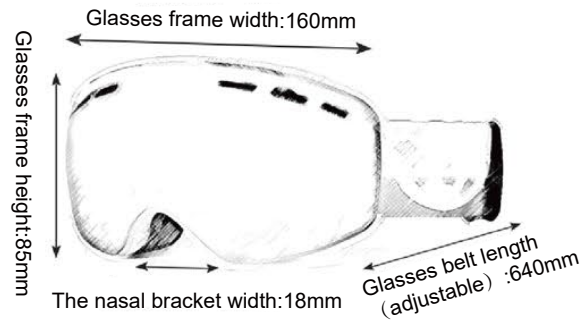

04

GLS-3H053 Children

Frame material: TPU
 Lens material: PC
 Product weight: 102g
 Product color: 8 colors
 Packing list: zipper bag\ glasses cloth bag\ tag\ glasses

05

GLS-3H052

Frame material: TPU
 Lens material: PC
 Product weight: 142g
 Product color: 8 colors
 Packing list: packing box

06

GLS-3H056

Frame material: TPU
 Lens material: PC
 Product weight: 170g
 Product color: 8 colors
 Packing list: packing box

07

GLS-3H020 Children

Frame material: TPU
 Lens material: PC
 Product weight: 110g
 Product color: 8 colors
 Packing list: packing box