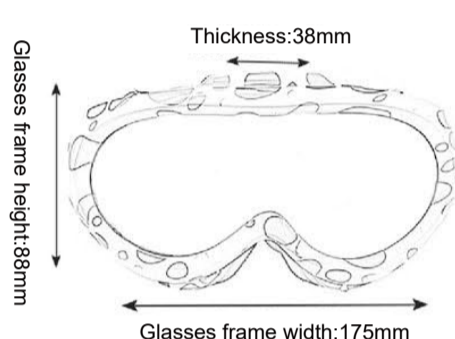

12

GLS-3H018 Children

Frame material: TPU
 Lens material: PC
 Product weight: 98g
 Product color: 8 colors
 Packing list: packing box

13

GLS-3H012

Frame material: TPU
 Lens material: PC
 Product weight: 142g
 Product color: 8 colors
 Packing list: packing box

14

GLS-3H035

Frame material: TPU
 Lens material: PC
 Product weight: 106g
 Product color: 4 colors
 Packing list: packing box

15

GLS-3H006

Frame material: TPU
 Lens material: PC
 Product weight: 138g
 Packing list: 5 colors
 Packing list: packing box