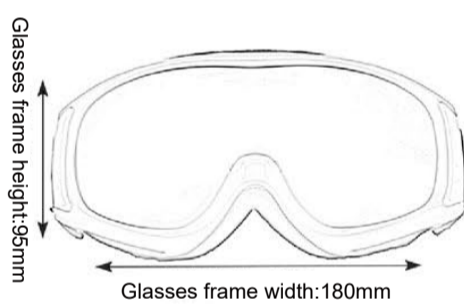

17

GLS-3H026

Frame material: TPU
Lens material: PC
Product weight: 150g
Product color: 5 colors
Packing list: packing box