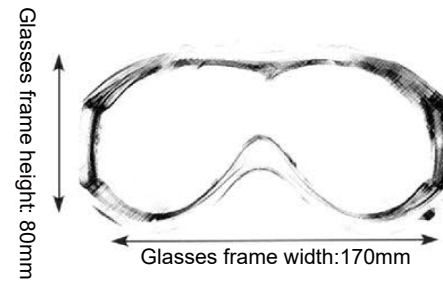

GLS-3902

Frame material: TPU
Lens material: PC
Product weight: 78g
Product color: 4 colors
Packing list: packing box

26

GLS-3903

Frame material: TPU
Lens material: PC
Product weight: 66g
Product color: 3 colors
Packing list: packing box

27

GLS-3904

Frame material: TPU
Lens material: PC
Product weight: 68g
Product color: 5 colors
Packing list: packing box

28

GLS-3905

Frame material: TPU
Lens material: PC
Product weight: 72g
Product color: 3 colors
Packing list: packing box

29

GLS-31010

Frame material: TPU
Lens material: PC
Product weight: 62g
Product color: 4 colors
Packing list: packing box

30

GLS-31013

Frame material: TPU
Lens material: PC
Product weight: 78g
Product color: 2 colors
Packing list: packing box

31