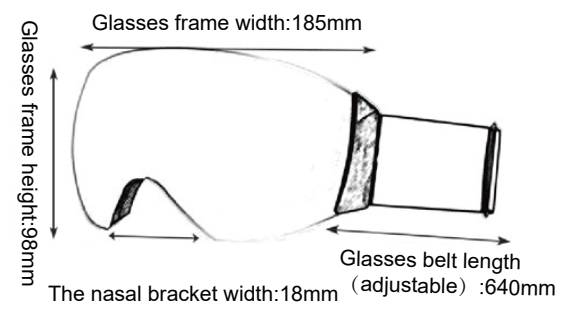

GLS-3H050

Frame material: TPU
 Lens material: PC
 Product weight: 100g
 Product color: 4 colors
 Packing list: zipper bag\ glasses cloth bag\ tag\ glasses

01

GLS-3H051

Frame material: TPU
 Lens material: PC
 Product weight: 78g
 Product color: 4 colors
 Packing list: zipper bag\ glasses cloth bag\ tag\ glasses

02

GLS-3H057 Magnet

Frame material: TPU
 Lens material: PC
 Product weight: 190g
 Product color: 7 colors
 Packing list: zipper bag\ glasses cloth bag\ tag\ glasses

03

GLS-3H058 Magnet

Frame material: TPU
 Lens material: PC
 Product weight: 58g
 Product color: 5 colors
 Packing list: zipper bag\ glasses cloth bag\ tag\ glasses