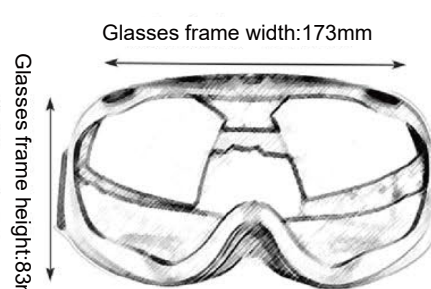

20

GLS-3H029

Frame material: TPU
 Lens material: PC
 Product weight: 133g
 Product color: 5 colors
 Packing list: packing box

21

GLS-3H005

Frame material: TPU
 Lens material: PC
 Product weight: 130g
 Product color: 7 colors
 Packing list: packing box