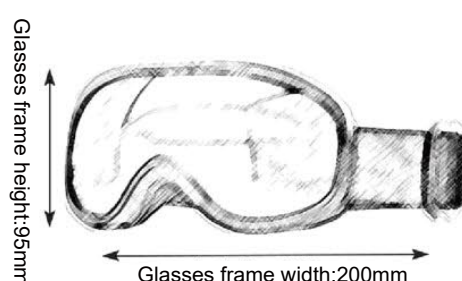

18

GLS-3H027

Frame material: TPU
 Lens material: PC
 Product weight: 150g
 Product color: 4 colors
 Packing list: packing box

19

GLS-3H028

Frame material: TPU
 Lens material: PC
 Product weight: 120g
 Product color: 4 colors
 Packing list: packing box