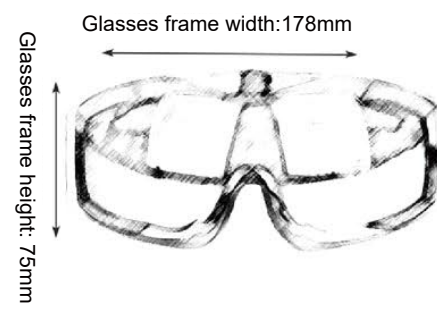

26

GLS-3903

Frame material: TPU
 Lens material: PC
 Product weight: 66g
 Product color: 3 colors
 Packing list: packing box

27

GLS-3904

Frame material: TPU
 Lens material: PC
 Product weight: 68g
 Product color: 5 colors
 Packing list: packing box