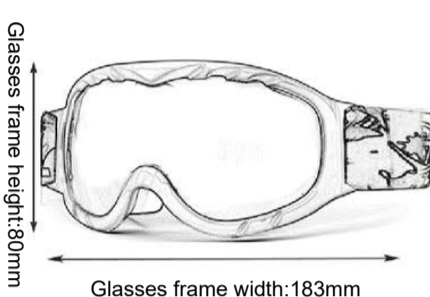

15

GLS-3H006

Frame material: TPU
Lens material: PC
Product weight: 138g
Packing list: 5 colors
Packing list: packing box