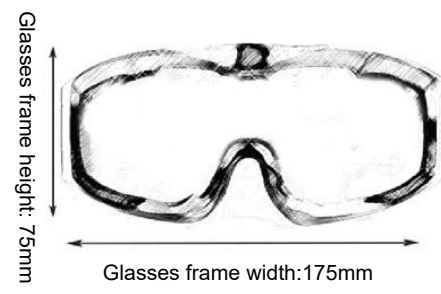

GLS-3902

Frame material: TPU
Lens material: PC
Product weight: 78g
Product color: 4 colors
Packing list: packing box

26

GLS-3903

Frame material: TPU
Lens material: PC
Product weight: 66g
Product color: 3 colors
Packing list: packing box

27

GLS-3904

Frame material: TPU
Lens material: PC
Product weight: 68g
Product color: 5 colors
Packing list: packing box

28

GLS-3905

Frame material: TPU
Lens material: PC
Product weight: 72g
Product color: 3 colors
Packing list: packing box

29

GLS-31010

Frame material: TPU
Lens material: PC
Product weight: 62g
Product color: 4 colors
Packing list: packing box

30

GLS-31013

Frame material: TPU
Lens material: PC
Product weight: 78g
Product color: 2 colors
Packing list: packing box

31