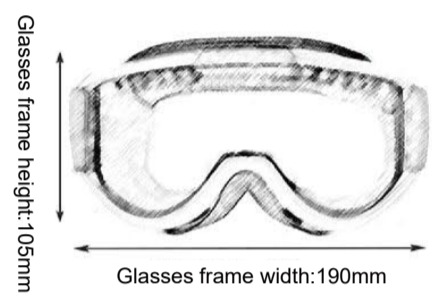

06

GLS-3H056

Frame material: TPU
 Lens material: PC
 Product weight: 170g
 Product color: 8 colors
 Packing list: packing box

07

GLS-3H020 Children

Frame material: TPU
 Lens material: PC
 Product weight: 110g
 Product color: 8 colors
 Packing list: packing box

08

GLS-3H019

Frame material: TPU
 Lens material: PC
 Product weight: 156g
 Product color: 9 colors
 Packing list: packing box

09

GLS-3H018

Frame material: TPU
 Lens material: PC
 Product weight: 168g
 Product color: 6 colors
 Packing list: packing box

10

GLS-3SMITH001

Frame material: TPU
 Lens material: PC
 Product weight: 106g
 Product color: 4 colors
 Packing list: packing box

11

GLS-3H008

Frame material: TPU
 Lens material: PC
 Product weight: 138g
 Product color: 10 colors
 Packing list: packing box