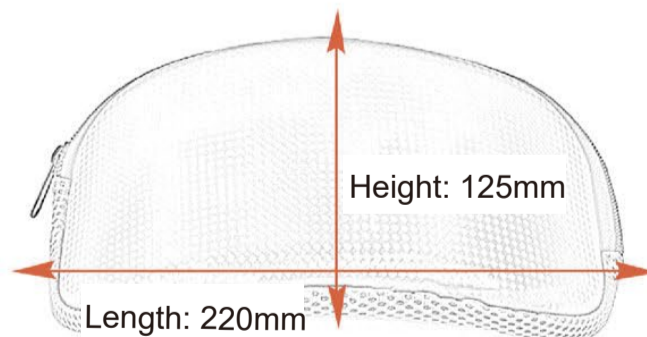

32

GLS-3H057 Magnet

Frame material: TPU
Lens material: PC
Product weight: 198g
Product color: 6 colors
Packing list: packing box

33

Ski glasses bag for adults

Material: EVA
Weight: 180g

34

Ski glasses bag for children

Material: EVA
Weight: 142g

35

Ski glasses leather bag

Material: PC
Weight: 82g

36

Moon-shape bag

Material: EVA
Weight: 160g

37