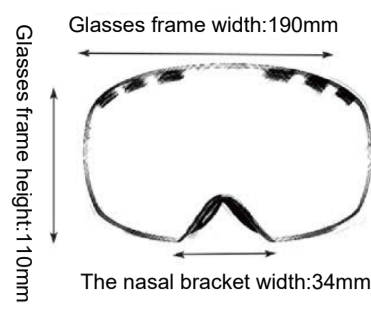

04

GLS-3H053 Children

Frame material: TPU
 Lens material: PC
 Product weight: 102g
 Product color: 8 colors
 Packing list: zipper bag\ glasses cloth bag\ tag\ glasses

05

GLS-3H052

Frame material: TPU
 Lens material: PC
 Product weight: 142g
 Product color: 8 colors
 Packing list: packing box

06

GLS-3H056

Frame material: TPU
 Lens material: PC
 Product weight: 170g
 Product color: 8 colors
 Packing list: packing box

07

GLS-3H020 Children

Frame material: TPU
 Lens material: PC
 Product weight: 110g
 Product color: 8 colors
 Packing list: packing box

08

GLS-3H019

Frame material: TPU
 Lens material: PC
 Product weight: 156g
 Product color: 9 colors
 Packing list: packing box

09

GLS-3H018

Frame material: TPU
 Lens material: PC
 Product weight: 168g
 Product color: 6 colors
 Packing list: packing box