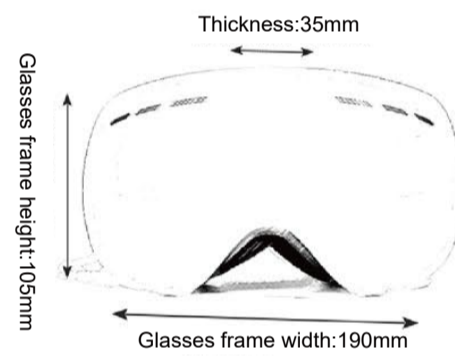

08

GLS-3H019

Frame material: TPU
 Lens material: PC
 Product weight: 156g
 Product color: 9 colors
 Packing list: packing box

09

GLS-3H018

Frame material: TPU
 Lens material: PC
 Product weight: 168g
 Product color: 6 colors
 Packing list: packing box

10

GLS-3SMITH001

Frame material: TPU
 Lens material: PC
 Product weight: 106g
 Product color: 4 colors
 Packing list: packing box

11

GLS-3H008

Frame material: TPU
 Lens material: PC
 Product weight: 138g
 Product color: 10 colors
 Packing list: packing box

12

GLS-3H018 Children

Frame material: TPU
 Lens material: PC
 Product weight: 98g
 Product color: 8 colors
 Packing list: packing box

13

GLS-3H012

Frame material: TPU
 Lens material: PC
 Product weight: 142g
 Product color: 8 colors
 Packing list: packing box