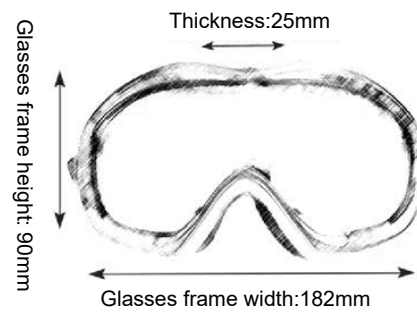

24

GLS-3901

Frame material: TPU
 Lens material: PC
 Product weight: 78g
 Product color: 4 colors
 Packing list: packing box

25

GLS-3902

Frame material: TPU
 Lens material: PC
 Product weight: 78g
 Product color: 4 colors
 Packing list: packing box

26

GLS-3903

Frame material: TPU
 Lens material: PC
 Product weight: 66g
 Product color: 3 colors
 Packing list: packing box

27

GLS-3904

Frame material: TPU
 Lens material: PC
 Product weight: 68g
 Product color: 5 colors
 Packing list: packing box