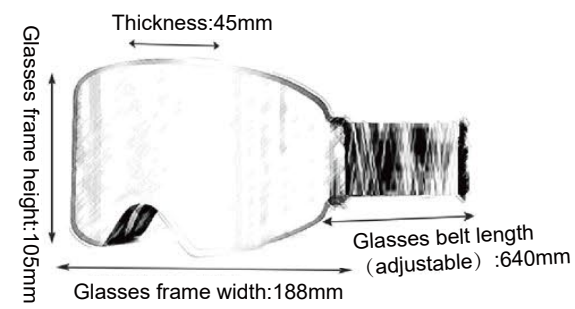

02

GLS-3H057 Magnet

Frame material: TPU
 Lens material: PC
 Product weight: 190g
 Product color: 7 colors
 Packing list: zipper bag\ glasses cloth bag\ tag\ glasses

03

GLS-3H058 Magnet

Frame material: TPU
 Lens material: PC
 Product weight: 58g
 Product color: 5 colors
 Packing list: zipper bag\ glasses cloth bag\ tag\ glasses

04

GLS-3H053 Children

Frame material: TPU
 Lens material: PC
 Product weight: 102g
 Product color: 8 colors
 Packing list: zipper bag\ glasses cloth bag\ tag\ glasses

05

GLS-3H052

Frame material: TPU
 Lens material: PC
 Product weight: 142g
 Product color: 8 colors
 Packing list: packing box

06

GLS-3H056

Frame material: TPU
 Lens material: PC
 Product weight: 170g
 Product color: 8 colors
 Packing list: packing box

07

GLS-3H020 Children

Frame material: TPU
 Lens material: PC
 Product weight: 110g
 Product color: 8 colors
 Packing list: packing box