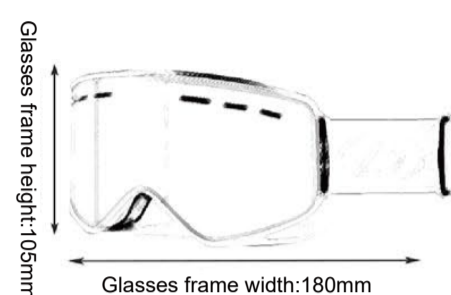

30

GLS-31013

Frame material: TPU
 Lens material: PC
 Product weight: 78g
 Product color: 2 colors
 Packing list: packing box

31

GLS-31005

Frame material: TPU
Lens material: PC
Product weight: 62g
Product color: 4 colors
Packing list: packing box

32

GLS-3H057 Magnet

Frame material: TPU
Lens material: PC
Product weight: 198g
Product color: 6 colors
Packing list: packing box

33

Ski glasses bag for adults

Material: EVA
Weight: 180g

34

Ski glasses bag for children