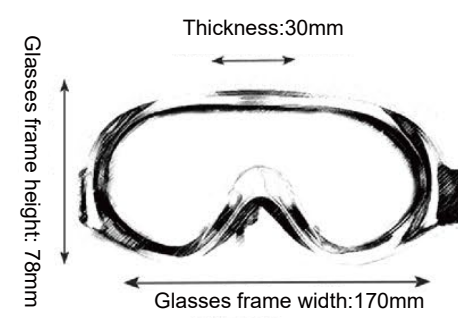

26

GLS-3903

Frame material: TPU
 Lens material: PC
 Product weight: 66g
 Product color: 3 colors
 Packing list: packing box

27

GLS-3904

Frame material: TPU
 Lens material: PC
 Product weight: 68g
 Product color: 5 colors
 Packing list: packing box

28

GLS-3905

Frame material: TPU
 Lens material: PC
 Product weight: 72g
 Product color: 3 colors
 Packing list: packing box

29

GLS-31010

Frame material: TPU
 Lens material: PC
 Product weight: 62g
 Product color: 4 colors
 Packing list: packing box