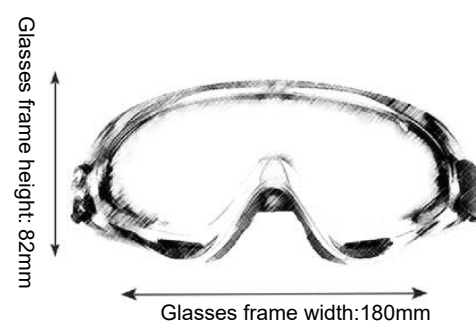

GLS-3902

Frame material: TPU
Lens material: PC
Product weight: 78g
Product color: 4 colors
Packing list: packing box

26

GLS-3903

Frame material: TPU
Lens material: PC
Product weight: 66g
Product color: 3 colors
Packing list: packing box

27

GLS-3904

Frame material: TPU
Lens material: PC
Product weight: 68g
Product color: 5 colors
Packing list: packing box

28

GLS-3905

Frame material: TPU
Lens material: PC
Product weight: 72g
Product color: 3 colors
Packing list: packing box

29

GLS-31010

Frame material: TPU
Lens material: PC
Product weight: 62g
Product color: 4 colors
Packing list: packing box

30

GLS-31013

Frame material: TPU
Lens material: PC
Product weight: 78g
Product color: 2 colors
Packing list: packing box

31