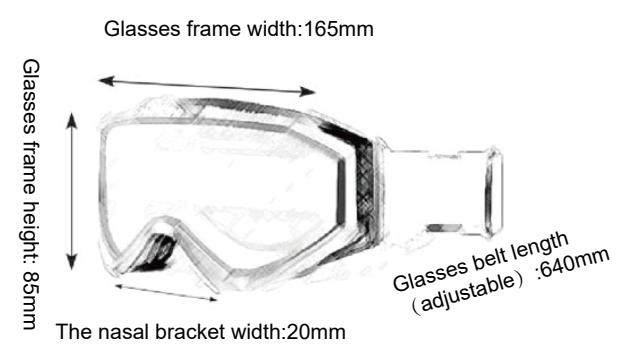

GLS-3H050

Frame material: TPU
 Lens material: PC
 Product weight: 100g
 Product color: 4 colors
 Packing list: zipper bag\ glasses cloth bag\ tag\ glasses

01

GLS-3H051

Frame material: TPU
 Lens material: PC
 Product weight: 78g
 Product color: 4 colors
 Packing list: zipper bag\ glasses cloth bag\ tag\ glasses

02

GLS-3H057 Magnet

Frame material: TPU
 Lens material: PC
 Product weight: 190g
 Product color: 7 colors
 Packing list: zipper bag\ glasses cloth bag\ tag\ glasses

03

GLS-3H058 Magnet

Frame material: TPU
 Lens material: PC
 Product weight: 58g
 Product color: 5 colors
 Packing list: zipper bag\ glasses cloth bag\ tag\ glasses

04

GLS-3H053 Children

Frame material: TPU
 Lens material: PC
 Product weight: 102g
 Product color: 8 colors
 Packing list: zipper bag\ glasses cloth bag\ tag\ glasses

05

GLS-3H052

Frame material: TPU
 Lens material: PC
 Product weight: 142g
 Product color: 8 colors
 Packing list: packing box