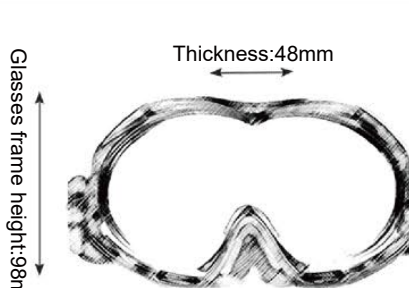

22

GLS-3H003

Frame material: TPU
 Lens material: PC
 Product weight: 142g
 Product color: 4 colors
 Packing list: packing box

23

GLS-3H017

Frame material: TPU
 Lens material: PC
 Product weight: 138g
 Product color: 8 colors
 Packing list: packing box