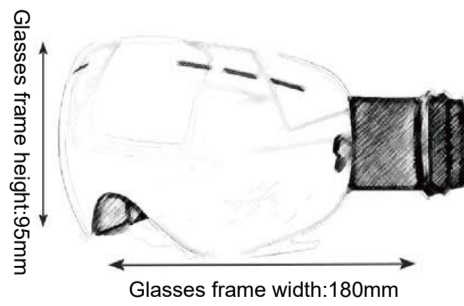

GLS-3H012

Frame material: TPU
Lens material: PC
Product weight: 142g
Product color: 8 colors
Packing list: packing box

14

GLS-3H035

Frame material: TPU
Lens material: PC
Product weight: 106g
Product color: 4 colors
Packing list: packing box

15

GLS-3H006

Frame material: TPU
Lens material: PC
Product weight: 138g
Packing list: 5 colors
Packing list: packing box

16

GLS-3H025

Frame material: TPU
Lens material: PC
Product weight: 130g
Product color: 4 colors
Packing list: packing box

17

GLS-3H026

Frame material: TPU
Lens material: PC
Product weight: 150g
Product color: 5 colors
Packing list: packing box

18

GLS-3H027

Frame material: TPU
Lens material: PC
Product weight: 150g
Product color: 4 colors
Packing list: packing box

19