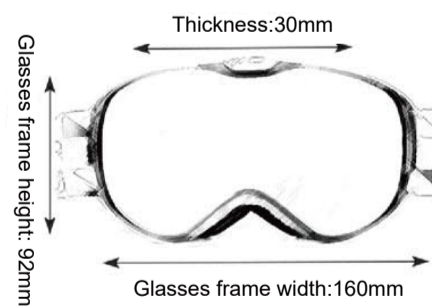

08

GLS-3H019

Frame material: TPU
 Lens material: PC
 Product weight: 156g
 Product color: 9 colors
 Packing list: packing box

09

GLS-3H018

Frame material: TPU
 Lens material: PC
 Product weight: 168g
 Product color: 6 colors
 Packing list: packing box

10

GLS-3SMITH001

Frame material: TPU
 Lens material: PC
 Product weight: 106g
 Product color: 4 colors
 Packing list: packing box

11

GLS-3H008

Frame material: TPU
 Lens material: PC
 Product weight: 138g
 Product color: 10 colors
 Packing list: packing box

12

GLS-3H018 Children

Frame material: TPU
 Lens material: PC
 Product weight: 98g
 Product color: 8 colors
 Packing list: packing box

13

GLS-3H012

Frame material: TPU
 Lens material: PC
 Product weight: 142g
 Product color: 8 colors
 Packing list: packing box