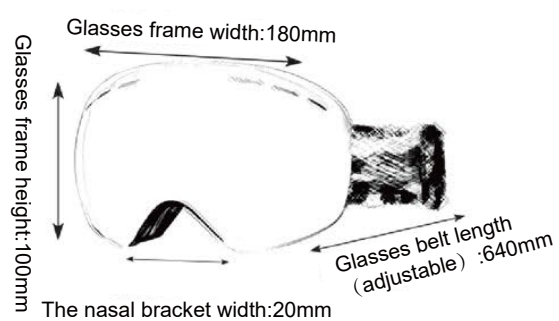

GLS-3H052

Frame material: TPU
Lens material: PC
Product weight: 142g
Product color: 8 colors
Packing list: packing box

06

GLS-3H056

Frame material: TPU
Lens material: PC
Product weight: 170g
Product color: 8 colors
Packing list: packing box

07

GLS-3H020 Children

Frame material: TPU
Lens material: PC
Product weight: 110g
Product color: 8 colors
Packing list: packing box

08

GLS-3H019

Frame material: TPU
Lens material: PC
Product weight: 156g
Product color: 9 colors
Packing list: packing box

09