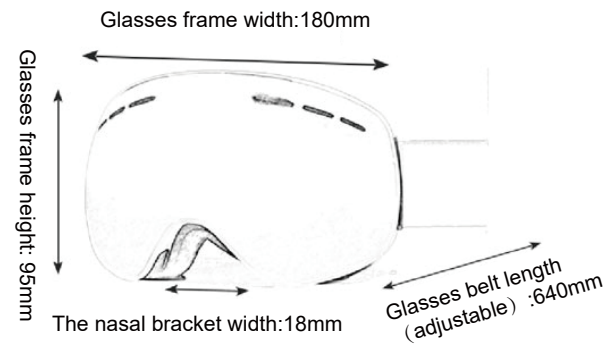

GLS-3H050

Frame material: TPU
 Lens material: PC
 Product weight: 100g
 Product color: 4 colors
 Packing list: zipper bag\ glasses cloth bag\ tag\ glasses

01

GLS-3H051

Frame material: TPU
 Lens material: PC
 Product weight: 78g
 Product color: 4 colors
 Packing list: zipper bag\ glasses cloth bag\ tag\ glasses

02

GLS-3H057 Magnet

Frame material: TPU
 Lens material: PC
 Product weight: 190g
 Product color: 7 colors
 Packing list: zipper bag\ glasses cloth bag\ tag\ glasses

03

GLS-3H058 Magnet

Frame material: TPU
 Lens material: PC
 Product weight: 58g
 Product color: 5 colors
 Packing list: zipper bag\ glasses cloth bag\ tag\ glasses

04

GLS-3H053 Children

Frame material: TPU
 Lens material: PC
 Product weight: 102g
 Product color: 8 colors
 Packing list: zipper bag\ glasses cloth bag\ tag\ glasses

05

GLS-3H052

Frame material: TPU
 Lens material: PC
 Product weight: 142g
 Product color: 8 colors
 Packing list: packing box