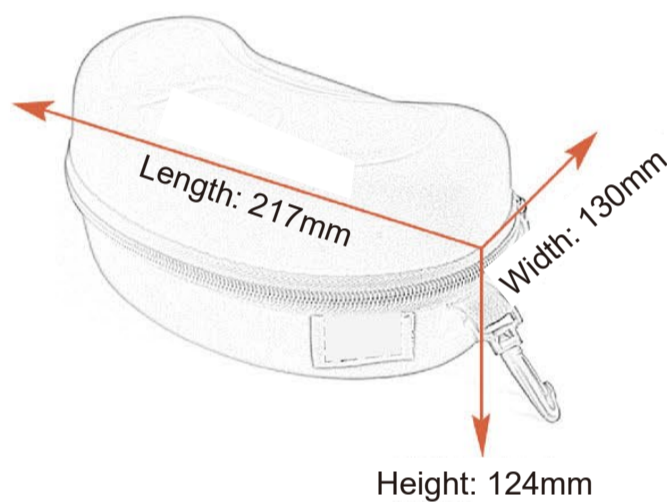

32

GLS-3H057 Magnet

Frame material: TPU
Lens material: PC
Product weight: 198g
Product color: 6 colors
Packing list: packing box

33

Ski glasses bag for adults

Material: EVA
Weight: 180g

34

Ski glasses bag for children

Material: EVA
Weight: 142g

35

Ski glasses leather bag

Material: PC
Weight: 82g

36

Moon-shape bag

Material: EVA
Weight: 160g

37