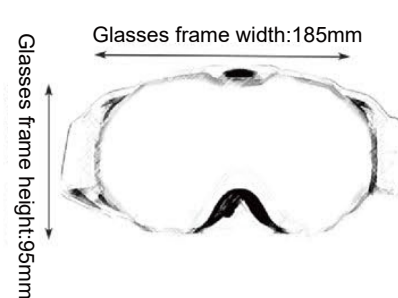

10

GLS-3SMITH001

Frame material: TPU
 Lens material: PC
 Product weight: 106g
 Product color: 4 colors
 Packing list: packing box

11

GLS-3H008

Frame material: TPU
 Lens material: PC
 Product weight: 138g
 Product color: 10 colors
 Packing list: packing box

12

GLS-3H018 Children

Frame material: TPU
 Lens material: PC
 Product weight: 98g
 Product color: 8 colors
 Packing list: packing box

13

GLS-3H012

Frame material: TPU
 Lens material: PC
 Product weight: 142g
 Product color: 8 colors
 Packing list: packing box