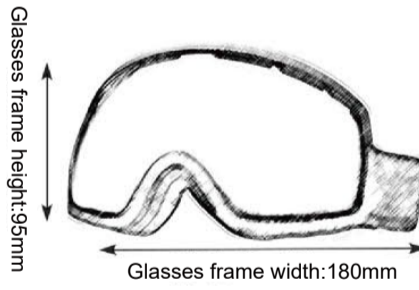

16

GLS-3H025

Frame material: TPU
 Lens material: PC
 Product weight: 130g
 Product color: 4 colors
 Packing list: packing box

17

GLS-3H026

Frame material: TPU
 Lens material: PC
 Product weight: 150g
 Product color: 5 colors
 Packing list: packing box

18

GLS-3H027

Frame material: TPU
 Lens material: PC
 Product weight: 150g
 Product color: 4 colors
 Packing list: packing box

19

GLS-3H028

Frame material: TPU
 Lens material: PC
 Product weight: 120g
 Product color: 4 colors
 Packing list: packing box