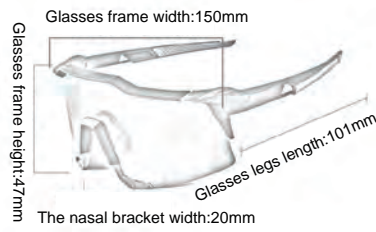

GLS-3S100

Frame material: TR90
Lens material: PC
Product weight: 34g
Product color: 8 colors
Configuration: zipper bag\ glasses cloth bag\
lens\ lanyard