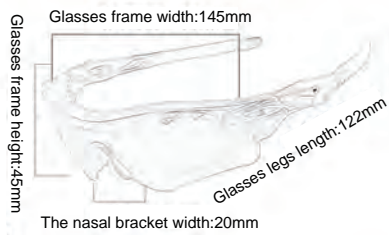

GLS-3896

Frame material: PC
Lens material: PC+TAC
Product weight: 30g
Product color: 8 colors
Configuration: zipper bag\ glasses cloth bag\ testing card\ lens\ lanyard

25

GLS-rock

Frame material: TR90
Lens material: PC+TAC
Product weight: 34g
Product color: 8 colors
Configuration: zipper bag\ glasses cloth bag\ lens\ testing card\ lanyard