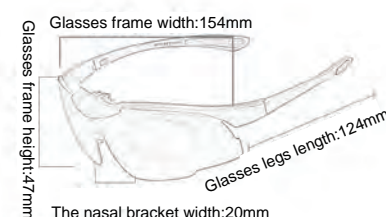

44

GLS-30883

Frame material: PC
 Lens material: PC+TAC
 Product weight: 30g
 Product color: 4 colors
 Configuration: zipper bag\ glasses cloth bag\
 lens\ testing card\ lanyard

45

GLS-30880

Frame material: PC
 Lens material: PC+TAC
 Product weight: 30g
 Product color: 5 colors
 Configuration: zipper bag\ glasses cloth bag\
 testing card\ myopia frame