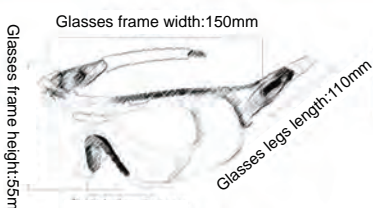

Glasses frame width:143mm

01

GLS-3923

Frame material: TR90
 Lens material: TAC
 Product weight: 28g
 Product color: 10 colors
 Configuration: zipper bag\ glasses cloth bag\
 polarizing test card\ myopia frame

Glasses frame width:150mm

02

GLS-39402

Frame material: TR90
 Lens material: PC+TAC
 Product weight: 26g
 Product color: 4 colors
 Configuration: zipper bag\ glasses cloth bag\
 polarizing test card\ lens

Glasses frame width:143mm

Glasses frame height:41mm

Glasses legs length:110mm

The nasal bracket width:18mm

06

GLS-3916

Frame material: PC
 Lens material: PC
 Product weight: 32g
 Product color: 2 colors
 Configuration: glasses bag\ glasses cloth\
 glasses pouch\ myopia frame\ tag