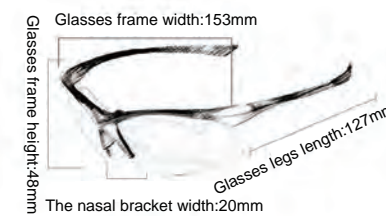

40

GLS-30887

Frame material: PC
 Lens material: PC+TAC
 Product weight: 30g
 Product color: 6 colors
 Configuration: zipper bag\ glasses cloth bag\
 testing card\ lanyard

41

GLS-3021

Frame material: PC
 Lens material: PC+TAC
 Product weight: 30g
 Product color: 7 colors
 Configuration: zipper bag\ glasses cloth bag\
 lens

42

GLS-30091

Frame material: PC
 Lens material: PC+TAC
 Product weight: 30g
 Product color: 4 colors
 Configuration: zipper bag\ glasses cloth bag\
 lanyard\ testing card

43

GLS-30870

Frame material: PC
 Lens material: PC+TAC
 Product weight: 30g
 Product color: 4 colors
 Configuration: zipper bag\ glasses cloth bag\
 lens\ testing card

44

GLS-30883

Frame material: PC
 Lens material: PC+TAC
 Product weight: 30g
 Product color: 4 colors
 Configuration: zipper bag\ glasses cloth bag\
 lens\ testing card\ lanyard

45

GLS-30880

Frame material: PC
 Lens material: PC+TAC
 Product weight: 30g
 Product color: 5 colors
 Configuration: zipper bag\ glasses cloth bag\
 testing card\ myopia frame