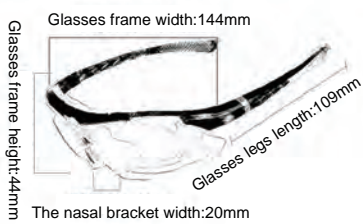

27

GLS-30868

Frame material: PC
 Lens material: PC+TAC
 Product weight: 32g
 Product color: 9 colors
 Configuration: zipper bag\ glasses cloth bag\ lens\ lanyard\ testing card\ elastic

28

GLS-30890

Frame material: PC
 Lens material: PC+TAC
 Product weight: 32g
 Product color: 8 colors
 Configuration: zipper bag\ glasses cloth bag\ testing card\ lens\ lanyard