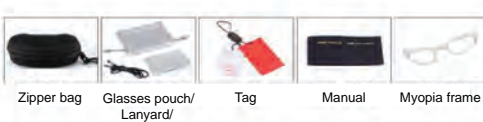

Polarizing
test card

Glasses

Lens

CYCLING GLASSES SERIES

GLS-3922

Frame material: TR90
 Lens material: TAC
 Product weight: 26g
 Product color: 10 colors
 Configuration: zipper bag\ glasses cloth bag\
 polarizing test card\ myopia frame

Glasses frame width:143mm

01

GLS-3923

Frame material: TR90
 Lens material: TAC
 Product weight: 28g
 Product color: 10 colors
 Configuration: zipper bag\ glasses cloth bag\
 polarizing test card\ myopia frame

Glasses frame width:150mm

02

GLS-39402

Frame material: TR90
 Lens material: PC+TAC
 Product weight: 26g
 Product color: 4 colors
 Configuration: zipper bag\ glasses cloth bag\
 polarizing test card\ lens