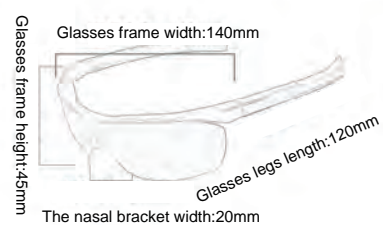

GLS-3906

Frame material: PC
 Lens material: PC+TAC
 Product weight: 30g
 Product color: 4 colors
 Configuration: zipper bag\ glasses cloth bag\ lens

GLS-3022

Frame material: PC
 Lens material: PC+TAC
 Product weight: 30g
 Product color: 7 colors
 Configuration: zipper bag\ glasses cloth bag\ lens\ testing card

GLS-3M2

Frame material: PC
 Lens material: PC+TAC
 Product weight: 30g
 Product color: 2 colors
 Configuration: zipper bag\ glasses cloth bag\ testing card\ lanyard\ lens

52

GLS-30905

Frame material: PC
 Lens material: PC+TAC
 Product weight: 30g
 Product color: 5 colors
 Configuration: zipper bag\ glasses cloth bag\ lens\ elastic\ testing card

53

GLS-30907

Frame material: PC
 Lens material: TAC
 Product weight: 30g
 Product color: 7 colors
 Configuration: zipper bag\ glasses cloth bag\ testing card\ lens

54

GLS-3879

Frame material: PC
 Lens material: TAC
 Product weight: 30g
 Product color: 3 colors
 Configuration: zipper bag\ glasses cloth bag\ lens\ lanyard\ testing card