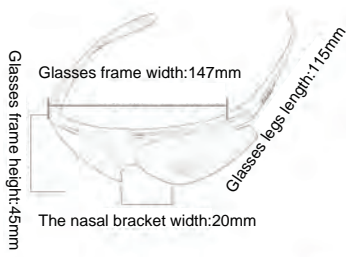

CYCLING GLASSES SERIES

GLS-30843

Frame material: PC
Lens material: PC+TAC
Product weight: 30g
Product color: 4 colors
Configuration: zipper bag\ glasses cloth bag\ testing card\ lanyard\ glasses