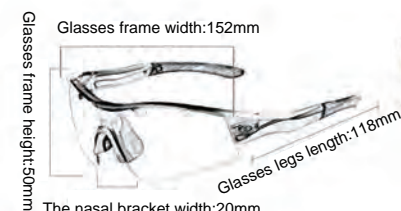

GLS-30871

Frame material: PC
Lens material: PC+TAC
Product weight: 38g
Product color: 5 colors
Configuration: zipper bag\ glasses cloth bag\
testing card\ elastic\ lens

35

GLS-30899

Frame material: PC
Lens material: PC+TAC
Product weight: 30g
Product color: 9 colors
Configuration: zipper bag\ glasses cloth bag\
lens\ elastic\ testing card\ lanyard

36

GLS-30875

Frame material: PC
Lens material: PC+TAC
Product weight: 30g
Product color: 5 colors
Configuration: zipper bag\ glasses cloth bag\
testing card\ lens\ elastic\ myopia frame

37

GLS-30885

Frame material: PC
Lens material: PC+TAC
Product weight: 30g
Product color: 4 colors
Configuration: zipper bag\ glasses cloth bag\
lens\ lanyard\ testing card

38

GLS-30892

Frame material: PC
Lens material: PC+TAC
Product weight: 30g
Product color: 5 colors
Configuration: zipper bag\ glasses cloth bag\
lens\ lanyard\ testing card\ myopia frame

39