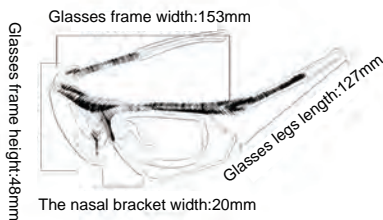

GLS-3906

Frame material: PC
Lens material: PC+TAC
Product weight: 30g
Product color: 4 colors
Configuration: zipper bag\ glasses cloth bag\ lens