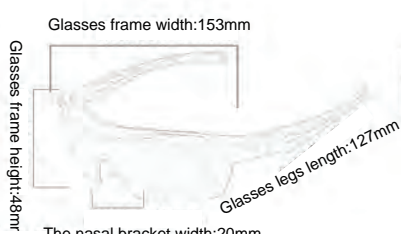

GLS-30871

Frame material: PC
 Lens material: PC+TAC
 Product weight: 38g
 Product color: 5 colors
 Configuration: zipper bag\ glasses cloth bag\
 testing card\ elastic\ lens

35

GLS-30899

Frame material: PC
 Lens material: PC+TAC
 Product weight: 30g
 Product color: 9 colors
 Configuration: zipper bag\ glasses cloth bag\
 lens\ elastic\ testing card\ lanyard

36

GLS-30875

Frame material: PC
 Lens material: PC+TAC
 Product weight: 30g
 Product color: 5 colors
 Configuration: zipper bag\ glasses cloth bag\
 testing card\ lens\ elastic\ myopia frame

37

GLS-30885

Frame material: PC
 Lens material: PC+TAC
 Product weight: 30g
 Product color: 4 colors
 Configuration: zipper bag\ glasses cloth bag\
 lens\ lanyard\ testing card