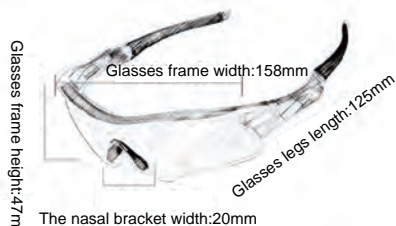

CYCLING GLASSES SERIES

GLS-Radar1

Frame material: PC
Lens material: PC+TAC
Product weight: 30g
Product color: 10 colors
Configuration: zipper bag\ glasses cloth bag\ testing card\ elastic\ lanyard