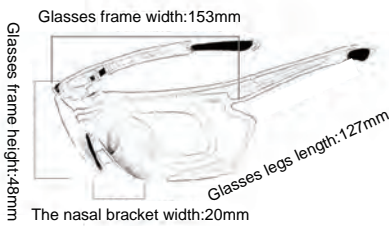

44

GLS-30883

Frame material: PC
 Lens material: PC+TAC
 Product weight: 30g
 Product color: 4 colors
 Configuration: zipper bag\ glasses cloth bag\
 lens\ testing card\ lanyard

45

GLS-30880

Frame material: PC
 Lens material: PC+TAC
 Product weight: 30g
 Product color: 5 colors
 Configuration: zipper bag\ glasses cloth bag\
 testing card\ myopia frame

CYCLING GLASSES SERIES

GLS-30843

Frame material: PC
 Lens material: PC+TAC
 Product weight: 30g
 Product color: 4 colors
 Configuration: zipper bag\ glasses cloth bag\ testing card\ lanyard\ glasses

GLS-30882

Frame material: PC
 Lens material: PC+TAC
 Product weight: 30g
 Product color: 5 colors
 Configuration: zipper bag\ glasses cloth bag\ lens\ testing card\ lanyard

GLS-30878

Frame material: PC
 Lens material: PC+TAC
 Product weight: 30g
 Product color: 5 colors
 Configuration: zipper bag\ glasses cloth bag\ testing card\ lens