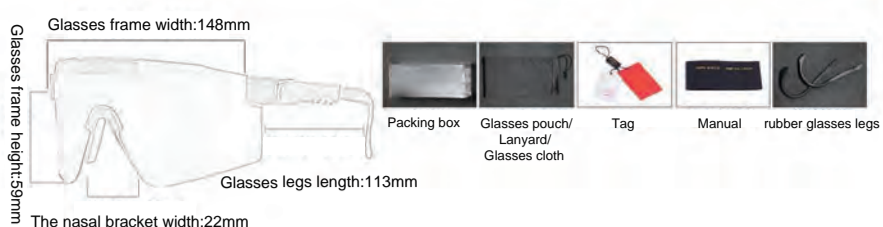

GLS-PIT

Frame material: TR90
Lens material: PC
Product weight: 30g
Product color: 15 colors
Configuration: packing box\ glasses cloth bag\
rubber glasses legs

11

GLS-39406

Frame material: TR90
Lens material: PC+TAC
Product weight: 30g
Product color: 12 colors
Configuration: zipper bag\ glasses cloth bag\
lanyard\ lens