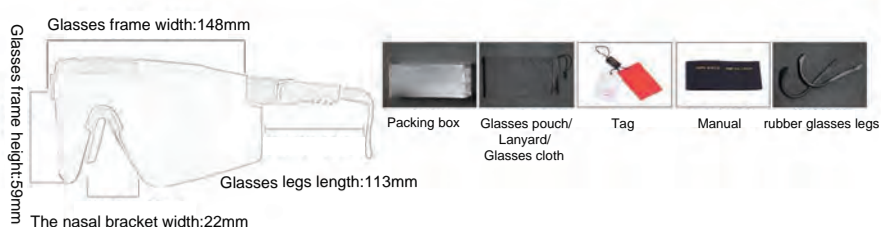

Glasses frame width:150mm

Glasses frame height:45mm

Glasses legs length:125mm

The nasal bracket width:23mm

08

GLS-3908

Frame material: TR90
 Lens material: PC+TAC
 Product weight: 28g
 Product color: 8 colors
 Configuration: zipper bag\ glasses cloth bag\
 polarizing test card\ lanyard

Glasses frame width:151mm

Glasses frame height:45mm

Glasses legs length:125mm

The nasal bracket width:20mm

09

GLS-3300

Frame material: TR90
 Lens material: PC
 Product weight: 30g
 Product color: 4 colors
 Configuration: zipper bag\ glasses cloth bag\
 tag\ lens

Glasses frame width:138mm

Glasses frame height:57mm

Glasses legs length:140mm

The nasal bracket width:20mm

10

GLS-PIT

Frame material: TR90
 Lens material: PC
 Product weight: 30g
 Product color: 15 colors
 Configuration: packing box\ glasses cloth bag\
 rubber glasses legs