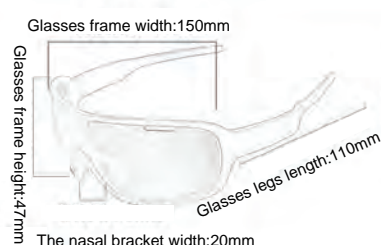

18

GLS-39270

Frame material: TR90
 Lens material: PC+TAC
 Product weight: 36g
 Product color: 14 colors
 Configuration: packing box\ zipper bag\
 glasses cloth bag\ lens\ lanyard\ testing card

19

GLS-POC

Frame material: TR90
 Lens material: PC+TAC
 Product weight: 42g
 Product color: 10 colors
 Configuration: packing box\ zipper bag\
 glasses cloth bag\ testing card\ lens\ myopia frame