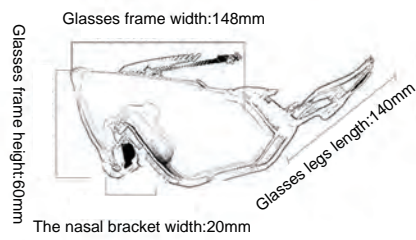

16

GLS-3200

Frame material: TR90
 Lens material: PC
 Product weight: 32g
 Product color: 6 colors
 Configuration: packing box\ zipper bag\
 glasses cloth bag\ lens

17

GLS-39401

Frame material: TR90
 Lens material: PC+TAC
 Product weight: 32g
 Product color: 9 colors
 Configuration: zipper bag\ glasses cloth bag\
 manual\ lens