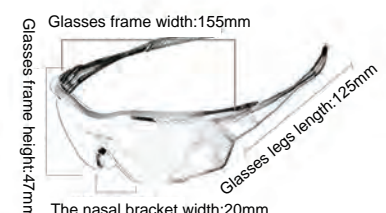

GLS-30871

Frame material: PC
 Lens material: PC+TAC
 Product weight: 38g
 Product color: 5 colors
 Configuration: zipper bag\ glasses cloth bag\
 testing card\ elastic\ lens

35

GLS-30899

Frame material: PC
 Lens material: PC+TAC
 Product weight: 30g
 Product color: 9 colors
 Configuration: zipper bag\ glasses cloth bag\
 lens\ elastic\ testing card\ lanyard

36

GLS-30875

Frame material: PC
 Lens material: PC+TAC
 Product weight: 30g
 Product color: 5 colors
 Configuration: zipper bag\ glasses cloth bag\
 testing card\ lens\ elastic\ myopia frame

37

GLS-30885

Frame material: PC
 Lens material: PC+TAC
 Product weight: 30g
 Product color: 4 colors
 Configuration: zipper bag\ glasses cloth bag\
 lens\ lanyard\ testing card

38

GLS-30892

Frame material: PC
 Lens material: PC+TAC
 Product weight: 30g
 Product color: 5 colors
 Configuration: zipper bag\ glasses cloth bag\
 lens\ lanyard\ testing card\ myopia frame

39

GLS-30893

Frame material: PC
 Lens material: PC+TAC
 Product weight: 30g
 Product color: 4 colors
 Configuration: zipper bag\ glasses cloth bag\
 testing card\ lanyard\ lens