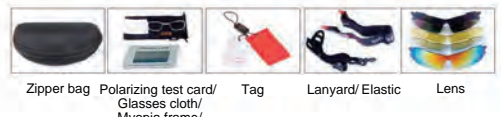

27

GLS-30868

Frame material: PC
 Lens material: PC+TAC
 Product weight: 32g
 Product color: 9 colors
 Configuration: zipper bag\ glasses cloth bag\ lens\ lanyard\ testing card\ elastic

28

GLS-30890

Frame material: PC
 Lens material: PC+TAC
 Product weight: 32g
 Product color: 8 colors
 Configuration: zipper bag\ glasses cloth bag\ testing card\ lens\ lanyard