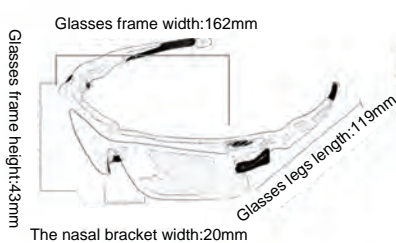

GLS-3022

Frame material: PC
Lens material: PC+TAC
Product weight: 30g
Product color: 7 colors
Configuration: zipper bag\ glasses cloth bag\ lens\ testing card