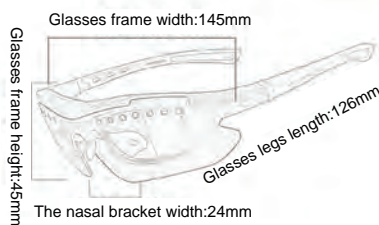

63

CYCLING GLASSES SERIES

GLS-30896- Self adjusting color

Frame material: PC
Lens material: PC- self adjusting color
Product weight: 30g
Product color: 7 colors
Configuration: zipper bag\ glasses cloth bag\ testing card\
lanyard\ lens\ myopia frame

64

GLS-30890- Luminous

Frame material: PC fluorescence
Lens material: PC- self adjusting color
Product weight: 30g
Product color: 2 colors
Configuration: zipper bag\ glasses cloth bag\ lens\
elastic\ testing card\ lanyard

65

GLS-3S5

Frame material: TR90
Lens material: PC+TAC
Product weight: 32g
Product color: 8 colors
Configuration: zipper bag\ glasses cloth bag\
testing card\ packing box

66

GLS-3925

Frame material: PC
Lens material: PC+TAC
Product weight: 30g
Product color: 2 colors
Configuration: zipper bag\ glasses cloth bag\
testing card\ lanyard\ lens

67