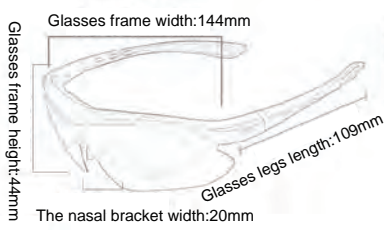

27

GLS-30868

Frame material: PC
 Lens material: PC+TAC
 Product weight: 32g
 Product color: 9 colors
 Configuration: zipper bag\ glasses cloth bag\ lens\ lanyard\ testing card\ elastic

28

GLS-30890

Frame material: PC
 Lens material: PC+TAC
 Product weight: 32g
 Product color: 8 colors
 Configuration: zipper bag\ glasses cloth bag\ testing card\ lens\ lanyard