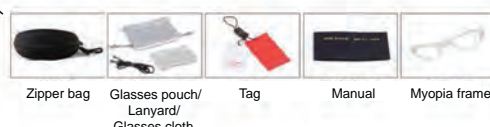

Glasses frame width:143mm

Glasses frame height:41mm

Glasses legs length:110mm

The nasal bracket width:18mm

06

GLS-3916

Frame material: PC
 Lens material: PC
 Product weight: 32g
 Product color: 2 colors
 Configuration: glasses bag\ glasses cloth\
 glasses pouch\ myopia frame\ tag

Glasses frame width:140mm

Glasses frame height:44mm

Glasses legs length:163mm

The nasal bracket width:27mm

07

GLS-3917

Frame material: TR90
 Lens material: PC+TAC
 Product weight: 26g
 Product color: 6 colors
 Configuration: zipper bag\ glasses cloth bag\
 polarizing test card\ lanyard\ lens