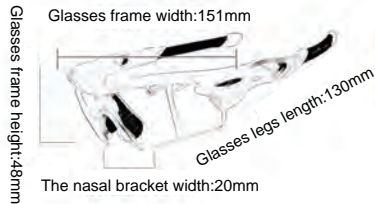

57

63

CYCLING GLASSES SERIES

GLS-30896- Self adjusting color

Frame material: PC
 Lens material: PC- self adjusting color
 Product weight: 30g
 Product color: 7 colors
 Configuration: zipper bag\ glasses cloth bag\ testing card\
 lanyard\ lens\ myopia frame