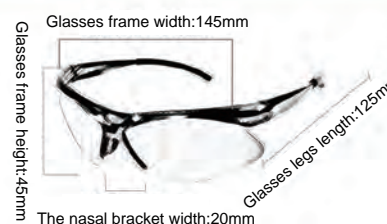

65

GLS-3S5

Frame material: TR90
 Lens material: PC+TAC
 Product weight: 32g
 Product color: 8 colors
 Configuration: zipper bag\ glasses cloth bag\
 testing card\ packing box

66

GLS-3925

Frame material: PC
 Lens material: PC+TAC
 Product weight: 30g
 Product color: 2 colors
 Configuration: zipper bag\ glasses cloth bag\
 testing card\ lanyard\ lens