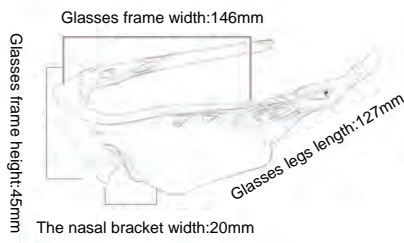

26

GLS-Zero

Frame material: TR90
Lens material: PC+TAC
Product weight: 30g
Product color: 6 colors
Configuration: zipper bag\ glasses cloth bag\ polarizing test card\ lens