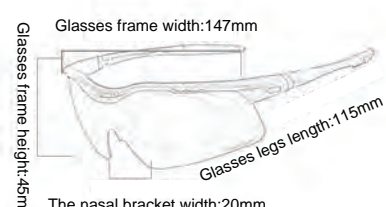

GLS-30871

Frame material: PC
 Lens material: PC+TAC
 Product weight: 38g
 Product color: 5 colors
 Configuration: zipper bag\ glasses cloth bag\
 testing card\ elastic\ lens

35

GLS-30899

Frame material: PC
 Lens material: PC+TAC
 Product weight: 30g
 Product color: 9 colors
 Configuration: zipper bag\ glasses cloth bag\
 lens\ elastic\ testing card\ lanyard

36

GLS-30875

Frame material: PC
 Lens material: PC+TAC
 Product weight: 30g
 Product color: 5 colors
 Configuration: zipper bag\ glasses cloth bag\
 testing card\ lens\ elastic\ myopia frame

37

GLS-30885

Frame material: PC
 Lens material: PC+TAC
 Product weight: 30g
 Product color: 4 colors
 Configuration: zipper bag\ glasses cloth bag\
 lens\ lanyard\ testing card