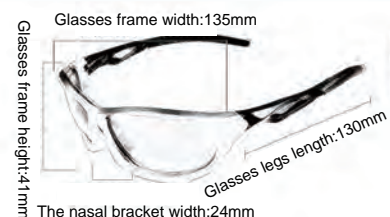

53

GLS-30907

Frame material: PC
 Lens material: TAC
 Product weight: 30g
 Product color: 7 colors
 Configuration: zipper bag\ glasses cloth bag\ testing card\ lens

54

GLS-3879

Frame material: PC
 Lens material: TAC
 Product weight: 30g
 Product color: 3 colors
 Configuration: zipper bag\ glasses cloth bag\ lens\ lanyard\ testing card

55

GLS-30524

Frame material: PC
 Lens material: PC+TAC
 Product weight: 30g
 Product color: 4 colors
 Configuration: zipper bag\ glasses cloth bag\ lens\ lanyard\ testing card\ myopia frame

56

GLS-3307

Frame material: TR90
 Lens material: TAC
 Product weight: 30g
 Product color: 12 colors
 Configuration: zipper bag\ glasses cloth bag\ lens\ lanyard\ testing card