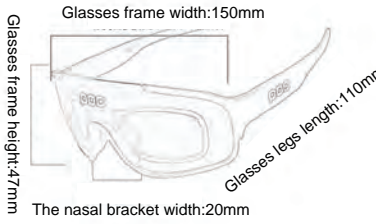

GLS-POC Crave

Frame material: TR90
Lens material: PC+TAC
Product weight: 42g
Product color: 10 colors
Configuration: zipper bag\ glasses cloth bag\ lens\
myopia frame POC Aspire