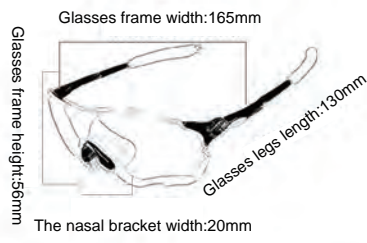

25

GLS-rock

Frame material: TR90
 Lens material: PC+TAC
 Product weight: 34g
 Product color: 8 colors
 Configuration: zipper bag\ glasses cloth bag\ lens\ testing card\ lanyard

26

GLS-Zero

Frame material: TR90
 Lens material: PC+TAC
 Product weight: 30g
 Product color: 6 colors
 Configuration: zipper bag\ glasses cloth bag\ polarizing test card\ lens