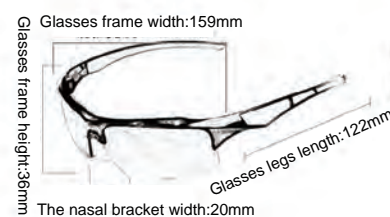

GLS-30524

Frame material: PC
Lens material: PC+TAC
Product weight: 30g
Product color: 4 colors
Configuration: zipper bag\ glasses cloth bag\ lens\ lanyard\ testing card\ myopia frame

56

GLS-3307

Frame material: TR90
Lens material: TAC
Product weight: 30g
Product color: 12 colors
Configuration: zipper bag\ glasses cloth bag\ lens\ lanyard\ testing card