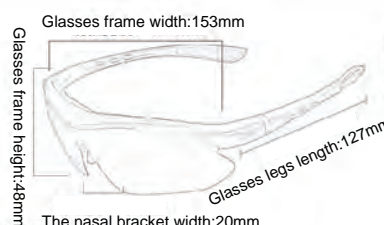

GLS-30089

Frame material: PC
Lens material: PC+TAC
Product weight: 30g
Product color: 4 colors
Configuration: zipper bag\ glasses cloth bag\ lens\ lanyard\ testing card\ myopia frame