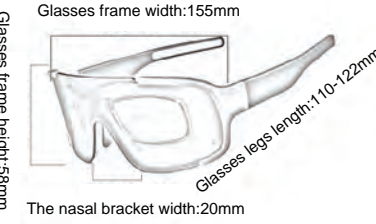

GLS-POC Aspire

Frame material: TR90
Lens material: PC
Product weight: 42g
Product color: 7 colors
Configuration: zipper bag\ glasses cloth bag\
packing box\ lens\ myopia frame