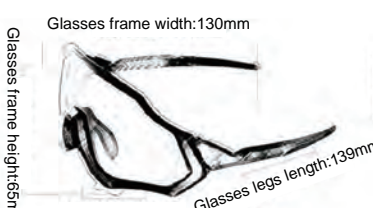

Glasses frame width:143mm

01

GLS-3923

Frame material: TR90
 Lens material: TAC
 Product weight: 28g
 Product color: 10 colors
 Configuration: zipper bag\ glasses cloth bag\
 polarizing test card\ myopia frame

Glasses frame width:150mm

02

GLS-39402

Frame material: TR90
 Lens material: PC+TAC
 Product weight: 26g
 Product color: 4 colors
 Configuration: zipper bag\ glasses cloth bag\
 polarizing test card\ lens

Glasses frame width:130mm

03

GLS-39271

Frame material: PC
 Lens material: PC
 Product weight: 26g
 Product color: 7 colors
 Configuration: zipper bag\ glasses cloth bag\
 polarizing test card\ lens

Glasses frame width:150mm

Glasses frame width:143mm

Glasses frame height:41mm

Glasses legs length:110mm

The nasal bracket width:18mm

06

GLS-3916

Frame material: PC
 Lens material: PC
 Product weight: 32g
 Product color: 2 colors
 Configuration: glasses bag\ glasses cloth\
 glasses pouch\ myopia frame\ tag