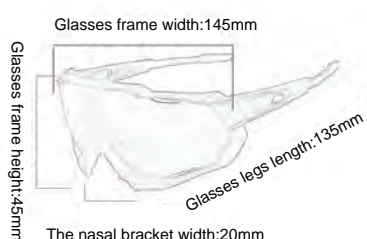

14

GLS-3909

Frame material: PC
 Lens material: TAC
 Product weight: 30g
 Product color: 4 colors
 Configuration: zipper bag\ glasses cloth bag\
 lanyard\ lens

15

GLS-3101

Frame material: TR90
 Lens material: PC
 Product weight: 34g
 Product color: 7 colors
 Configuration: zipper bag\ glasses cloth bag\
 lens\ manual