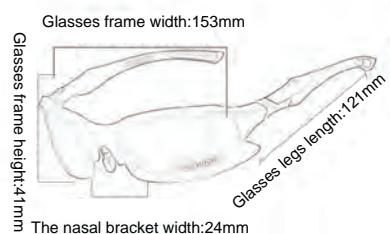

53

GLS-30907

Frame material: PC
 Lens material: TAC
 Product weight: 30g
 Product color: 7 colors
 Configuration: zipper bag\ glasses cloth bag\ testing card\ lens

54

GLS-3879

Frame material: PC
 Lens material: TAC
 Product weight: 30g
 Product color: 3 colors
 Configuration: zipper bag\ glasses cloth bag\ lens\ lanyard\ testing card