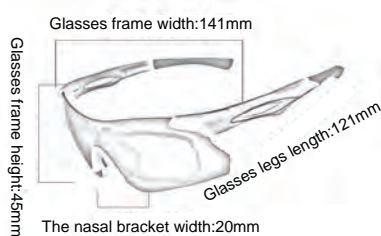

27

GLS-30868

Frame material: PC
 Lens material: PC+TAC
 Product weight: 32g
 Product color: 9 colors
 Configuration: zipper bag\ glasses cloth bag\ lens\ lanyard\ testing card\ elastic

28

GLS-30890

Frame material: PC
 Lens material: PC+TAC
 Product weight: 32g
 Product color: 8 colors
 Configuration: zipper bag\ glasses cloth bag\ testing card\ lens\ lanyard

CYCLING GLASSES SERIES

GLS-Radar1

Frame material: PC
 Lens material: PC+TAC
 Product weight: 30g
 Product color: 10 colors
 Configuration: zipper bag\ glasses cloth bag\ testing card\ elastic\ lanyard

GLS-30889

Frame material: PC
 Lens material: PC
 Product weight: 28g
 Product color: 9 colors
 Configuration: packing box\ glasses cloth\ tag

GLS-30900

Frame material: PC
 Lens material: PC
 Product weight: 30g
 Product color: 7 colors
 Configuration: zipper bag\ glasses cloth bag\ manual\ tag\ lens