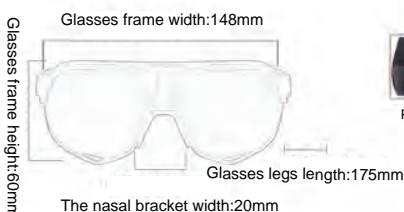

17

GLS-39401

Frame material: TR90
Lens material: PC+TAC
Product weight: 32g
Product color: 9 colors
Configuration: zipper bag\ glasses cloth bag\
manual\ lens