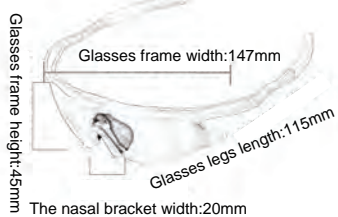

38

GLS-30892

Frame material: PC
 Lens material: PC+TAC
 Product weight: 30g
 Product color: 5 colors
 Configuration: zipper bag\ glasses cloth bag\
 lens\ lanyard\ testing card\ myopia frame

39

GLS-30893

Frame material: PC
 Lens material: PC+TAC
 Product weight: 30g
 Product color: 4 colors
 Configuration: zipper bag\ glasses cloth bag\
 testing card\ lanyard\ lens

40

GLS-30887

Frame material: PC
 Lens material: PC+TAC
 Product weight: 30g
 Product color: 6 colors
 Configuration: zipper bag\ glasses cloth bag\
 testing card\ lanyard

41

GLS-3021

Frame material: PC
 Lens material: PC+TAC
 Product weight: 30g
 Product color: 7 colors
 Configuration: zipper bag\ glasses cloth bag\
 lens