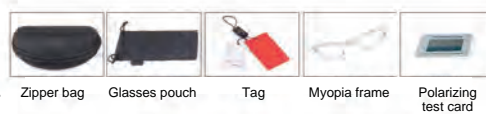

18

GLS-39270

Frame material: TR90
 Lens material: PC+TAC
 Product weight: 36g
 Product color: 14 colors
 Configuration: packing box\ zipper bag\
 glasses cloth bag\ lens\ lanyard\ testing card

19

GLS-POC

Frame material: TR90
 Lens material: PC+TAC
 Product weight: 42g
 Product color: 10 colors
 Configuration: packing box\ zipper bag\
 glasses cloth bag\ testing card\ lens\ myopia frame