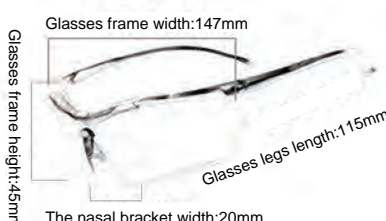

36

GLS-30875

Frame material: PC
 Lens material: PC+TAC
 Product weight: 30g
 Product color: 5 colors
 Configuration: zipper bag\ glasses cloth bag\
 testing card\ lens\ elastic\ myopia frame

37

GLS-30885

Frame material: PC
 Lens material: PC+TAC
 Product weight: 30g
 Product color: 4 colors
 Configuration: zipper bag\ glasses cloth bag\
 lens\ lanyard\ testing card

38

GLS-30892

Frame material: PC
 Lens material: PC+TAC
 Product weight: 30g
 Product color: 5 colors
 Configuration: zipper bag\ glasses cloth bag\
 lens\ lanyard\ testing card\ myopia frame

39

GLS-30893

Frame material: PC
 Lens material: PC+TAC
 Product weight: 30g
 Product color: 4 colors
 Configuration: zipper bag\ glasses cloth bag\
 testing card\ lanyard\ lens

40

GLS-30887

Frame material: PC
 Lens material: PC+TAC
 Product weight: 30g
 Product color: 6 colors
 Configuration: zipper bag\ glasses cloth bag\
 testing card\ lanyard

41

GLS-3021

Frame material: PC
 Lens material: PC+TAC
 Product weight: 30g
 Product color: 7 colors
 Configuration: zipper bag\ glasses cloth bag\
 lens