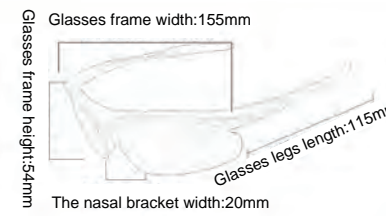

40

GLS-30887

Frame material: PC
 Lens material: PC+TAC
 Product weight: 30g
 Product color: 6 colors
 Configuration: zipper bag\ glasses cloth bag\
 testing card\ lanyard

41

GLS-3021

Frame material: PC
 Lens material: PC+TAC
 Product weight: 30g
 Product color: 7 colors
 Configuration: zipper bag\ glasses cloth bag\
 lens

42

GLS-30091

Frame material: PC
 Lens material: PC+TAC
 Product weight: 30g
 Product color: 4 colors
 Configuration: zipper bag\ glasses cloth bag\
 lanyard\ testing card

43

GLS-30870

Frame material: PC
 Lens material: PC+TAC
 Product weight: 30g
 Product color: 4 colors
 Configuration: zipper bag\ glasses cloth bag\
 lens\ testing card

44

GLS-30883

Frame material: PC
 Lens material: PC+TAC
 Product weight: 30g
 Product color: 4 colors
 Configuration: zipper bag\ glasses cloth bag\
 lens\ testing card\ lanyard

45

GLS-30880

Frame material: PC
 Lens material: PC+TAC
 Product weight: 30g
 Product color: 5 colors
 Configuration: zipper bag\ glasses cloth bag\
 testing card\ myopia frame