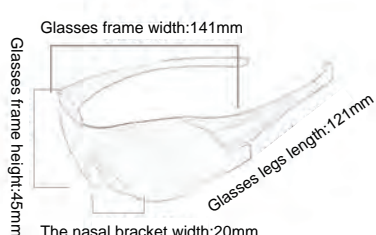

27

GLS-30868

Frame material: PC
 Lens material: PC+TAC
 Product weight: 32g
 Product color: 9 colors
 Configuration: zipper bag\ glasses cloth bag\ lens\ lanyard\ testing card\ elastic

28

GLS-30890

Frame material: PC
 Lens material: PC+TAC
 Product weight: 32g
 Product color: 8 colors
 Configuration: zipper bag\ glasses cloth bag\ testing card\ lens\ lanyard

CYCLING GLASSES SERIES

GLS-Radar1

Frame material: PC
 Lens material: PC+TAC
 Product weight: 30g
 Product color: 10 colors
 Configuration: zipper bag\ glasses cloth bag\ testing card\ elastic\ lanyard

GLS-30889

Frame material: PC
 Lens material: PC
 Product weight: 28g
 Product color: 9 colors
 Configuration: packing box\ glasses cloth\ tag

GLS-30900

Frame material: PC
 Lens material: PC
 Product weight: 30g
 Product color: 7 colors
 Configuration: zipper bag\ glasses cloth bag\ manual\ tag\ lens