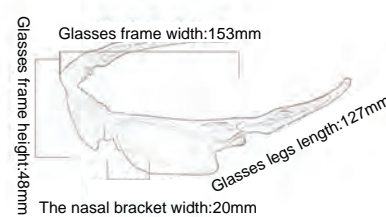

40

GLS-30887

Frame material: PC
 Lens material: PC+TAC
 Product weight: 30g
 Product color: 6 colors
 Configuration: zipper bag\ glasses cloth bag\
 testing card\ lanyard

41

GLS-3021

Frame material: PC
 Lens material: PC+TAC
 Product weight: 30g
 Product color: 7 colors
 Configuration: zipper bag\ glasses cloth bag\
 lens