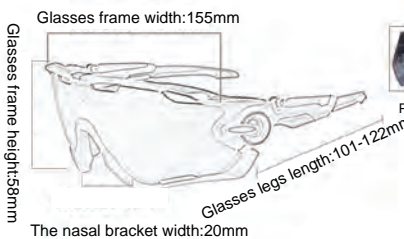

19

GLS-POC

Frame material: TR90
Lens material: PC+TAC
Product weight: 42g
Product color: 10 colors
Configuration: packing box\ zipper bag\
glasses cloth bag\ testing card\ lens\ myopia frame