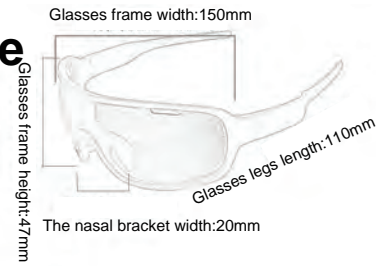

CYCLING GLASSES SERIES

GLS-POC Half frame

Frame material: TR90
Lens material: PC+TAC
Product weight: 42g
Product color: 8 colors
Configuration: zipper bag\ glasses cloth bag\
lens\ myopia frame