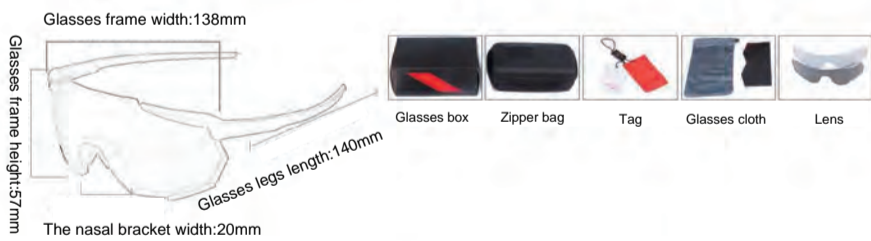

GLS-PIT

Frame material: TR90
Lens material: PC
Product weight: 30g
Product color: 15 colors
Configuration: packing box\ glasses cloth bag\
rubber glasses legs

11

GLS-39406

Frame material: TR90
Lens material: PC+TAC
Product weight: 30g
Product color: 12 colors
Configuration: zipper bag\ glasses cloth bag\
lanyard\ lens

12

GLS-3G300

Frame material: TR90
Lens material: PC+TAC
Product weight: 40g
Product color: 4 colors
Configuration: zipper bag\ glasses cloth bag\
polarizing test card\ lens

13

GLS-3S2

Frame material: TR90
Lens material: PC
Product weight: 30g
Product color: 3 colors
Configuration: packing bag\ zipper bag\
glasses cloth bag\ lens

14

GLS-3909

Frame material: PC
Lens material: TAC
Product weight: 30g
Product color: 4 colors
Configuration: zipper bag\ glasses cloth bag\
lanyard\ lens

15