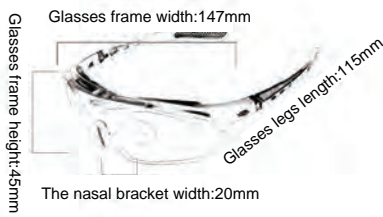

44

GLS-30883

Frame material: PC
 Lens material: PC+TAC
 Product weight: 30g
 Product color: 4 colors
 Configuration: zipper bag\ glasses cloth bag\
 lens\ testing card\ lanyard

45

GLS-30880

Frame material: PC
 Lens material: PC+TAC
 Product weight: 30g
 Product color: 5 colors
 Configuration: zipper bag\ glasses cloth bag\
 testing card\ myopia frame

CYCLING GLASSES SERIES

GLS-30843

Frame material: PC
 Lens material: PC+TAC
 Product weight: 30g
 Product color: 4 colors
 Configuration: zipper bag\ glasses cloth bag\ testing card\ lanyard\ glasses

GLS-30882

Frame material: PC
 Lens material: PC+TAC
 Product weight: 30g
 Product color: 5 colors
 Configuration: zipper bag\ glasses cloth bag\ lens\ testing card\ lanyard

GLS-30878

Frame material: PC
 Lens material: PC+TAC
 Product weight: 30g
 Product color: 5 colors
 Configuration: zipper bag\ glasses cloth bag\ testing card\ lens