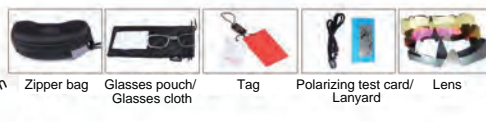

GLS-30871

Frame material: PC
Lens material: PC+TAC
Product weight: 38g
Product color: 5 colors
Configuration: zipper bag\ glasses cloth bag\
testing card\ elastic\ lens

35

GLS-30899

Frame material: PC
Lens material: PC+TAC
Product weight: 30g
Product color: 9 colors
Configuration: zipper bag\ glasses cloth bag\
lens\ elastic\ testing card\ lanyard

36

GLS-30875

Frame material: PC
Lens material: PC+TAC
Product weight: 30g
Product color: 5 colors
Configuration: zipper bag\ glasses cloth bag\
testing card\ lens\ elastic\ myopia frame

37

GLS-30885

Frame material: PC
Lens material: PC+TAC
Product weight: 30g
Product color: 4 colors
Configuration: zipper bag\ glasses cloth bag\
lens\ lanyard\ testing card

38

GLS-30892

Frame material: PC
Lens material: PC+TAC
Product weight: 30g
Product color: 5 colors
Configuration: zipper bag\ glasses cloth bag\
lens\ lanyard\ testing card\ myopia frame

39