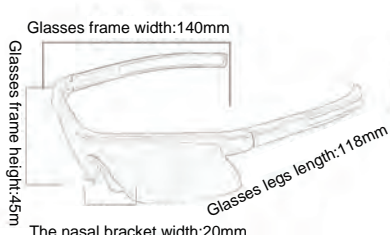

GLS-3M2

Frame material: PC
 Lens material: PC+TAC
 Product weight: 30g
 Product color: 2 colors
 Configuration: zipper bag\ glasses cloth bag\ testing card\ lanyard\ lens

52

GLS-30905

Frame material: PC
 Lens material: PC+TAC
 Product weight: 30g
 Product color: 5 colors
 Configuration: zipper bag\ glasses cloth bag\ lens\ elastic\ testing card