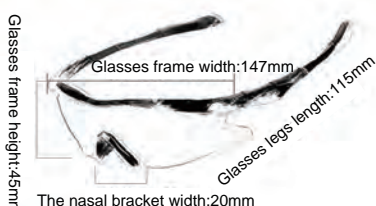

Frame material: PC
 Lens material: PC+TAC
 Product weight: 30g
 Product color: 5 colors
 Configuration: zipper bag\ glasses cloth bag\ lens\ testing card\ lanyard

GLS-30878

Frame material: PC
 Lens material: PC+TAC
 Product weight: 30g
 Product color: 5 colors
 Configuration: zipper bag\ glasses cloth bag\ testing card\ lens

GLS-3906

Frame material: PC
 Lens material: PC+TAC
 Product weight: 30g
 Product color: 4 colors
 Configuration: zipper bag\ glasses cloth bag\ lens

GLS-3022

Frame material: PC
 Lens material: PC+TAC
 Product weight: 30g
 Product color: 7 colors
 Configuration: zipper bag\ glasses cloth bag\ lens\ testing card

GLS-3M2

Frame material: PC
 Lens material: PC+TAC
 Product weight: 30g
 Product color: 2 colors
 Configuration: zipper bag\ glasses cloth bag\ testing card\ lanyard\ lens

52

GLS-30905

Frame material: PC
 Lens material: PC+TAC
 Product weight: 30g
 Product color: 5 colors
 Configuration: zipper bag\ glasses cloth bag\ lens\ elastic\ testing card