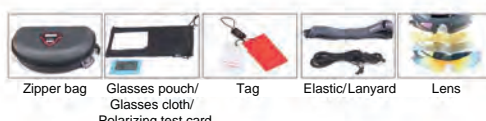

GLS-3M2

Frame material: PC
Lens material: PC+TAC
Product weight: 30g
Product color: 2 colors
Configuration: zipper bag\ glasses cloth bag\ testing card\ lanyard\ lens