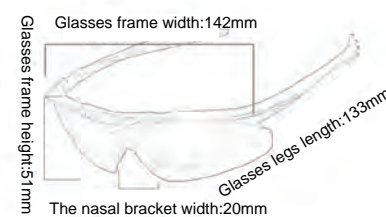

43

GLS-30870

Frame material: PC
Lens material: PC+TAC
Product weight: 30g
Product color: 4 colors
Configuration: zipper bag\ glasses cloth bag\
lens\ testing card