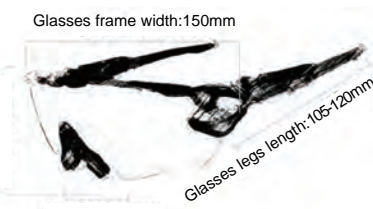

Glasses frame width:143mm

01

GLS-3923

Frame material: TR90
 Lens material: TAC
 Product weight: 28g
 Product color: 10 colors
 Configuration: zipper bag\ glasses cloth bag\
 polarizing test card\ myopia frame

Glasses frame width:150mm

02

GLS-39402

Frame material: TR90
 Lens material: PC+TAC
 Product weight: 26g
 Product color: 4 colors
 Configuration: zipper bag\ glasses cloth bag\
 polarizing test card\ lens

Glasses frame width:130mm

03

GLS-39271

Frame material: PC
 Lens material: PC
 Product weight: 26g
 Product color: 7 colors
 Configuration: zipper bag\ glasses cloth bag\
 polarizing test card\ lens

Glasses frame width:150mm

Glasses frame width:143mm

Glasses frame height:41mm

Glasses legs length:110mm

The nasal bracket width:18mm

06

GLS-3916

Frame material: PC
 Lens material: PC
 Product weight: 32g
 Product color: 2 colors
 Configuration: glasses bag\ glasses cloth\
 glasses pouch\ myopia frame\ tag