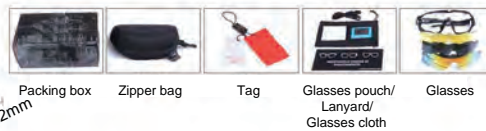

19

GLS-POC

Frame material: TR90
Lens material: PC+TAC
Product weight: 42g
Product color: 10 colors
Configuration: packing box\ zipper bag\
glasses cloth bag\ testing card\ lens\ myopia frame