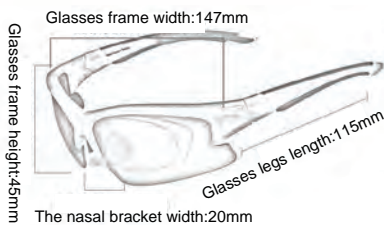

GLS-37055

Frame material: PC
Lens material: PC+TAC
Product weight: 36g
Product color: 4 colors
Configuration: zipper bag\ glasses cloth bag\ lens\ lanyard\ testing card