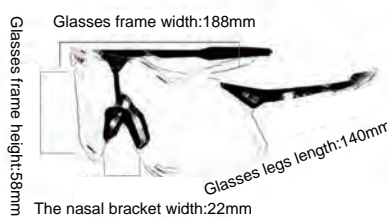

GLS-3S5

Frame material: TR90
Lens material: PC+TAC
Product weight: 32g
Product color: 8 colors
Configuration: zipper bag\ glasses cloth bag\
testing card\ packing box

66

GLS-3925

Frame material: PC
Lens material: PC+TAC
Product weight: 30g
Product color: 2 colors
Configuration: zipper bag\ glasses cloth bag\
testing card\ lanyard\ lens