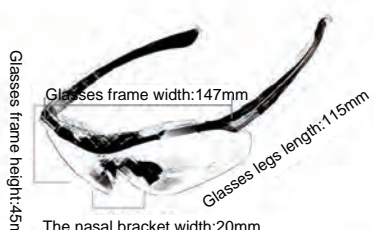

Frame material: PC
 Lens material: PC
 Product weight: 28g
 Product color: 9 colors
 Configuration: packing box\ glasses cloth\ tag

GLS-30900

Frame material: PC
 Lens material: PC
 Product weight: 30g
 Product color: 7 colors
 Configuration: zipper bag\ glasses cloth bag\ manual\ tag\ lens

GLS-37055

Frame material: PC
 Lens material: PC+TAC
 Product weight: 36g
 Product color: 4 colors
 Configuration: zipper bag\ glasses cloth bag\ lens\ lanyard\ testing card

GLS-30089

Frame material: PC
 Lens material: PC+TAC
 Product weight: 30g
 Product color: 4 colors
 Configuration: zipper bag\ glasses cloth bag\ lens\ lanyard\ testing card\ myopia frame

GLS-30871

Frame material: PC
 Lens material: PC+TAC
 Product weight: 38g
 Product color: 5 colors
 Configuration: zipper bag\ glasses cloth bag\
 testing card\ elastic\ lens

35

GLS-30899

Frame material: PC
 Lens material: PC+TAC
 Product weight: 30g
 Product color: 9 colors
 Configuration: zipper bag\ glasses cloth bag\
 lens\ elastic\ testing card\ lanyard