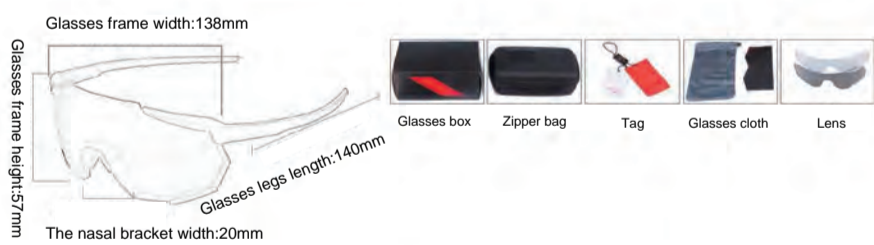

12

GLS-3G300

Frame material: TR90
 Lens material: PC+TAC
 Product weight: 40g
 Product color: 4 colors
 Configuration: zipper bag\ glasses cloth bag\
 polarizing test card\ lens

13

GLS-3S2

Frame material: TR90
 Lens material: PC
 Product weight: 30g
 Product color: 3 colors
 Configuration: packing bag\ zipper bag\
 glasses cloth bag\ lens