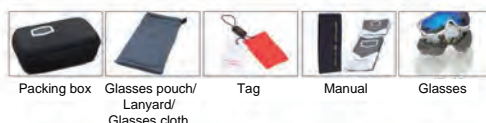

14

GLS-3909

Frame material: PC
 Lens material: TAC
 Product weight: 30g
 Product color: 4 colors
 Configuration: zipper bag\ glasses cloth bag\
 lanyard\ lens

15

GLS-3101

Frame material: TR90
 Lens material: PC
 Product weight: 34g
 Product color: 7 colors
 Configuration: zipper bag\ glasses cloth bag\
 lens\ manual